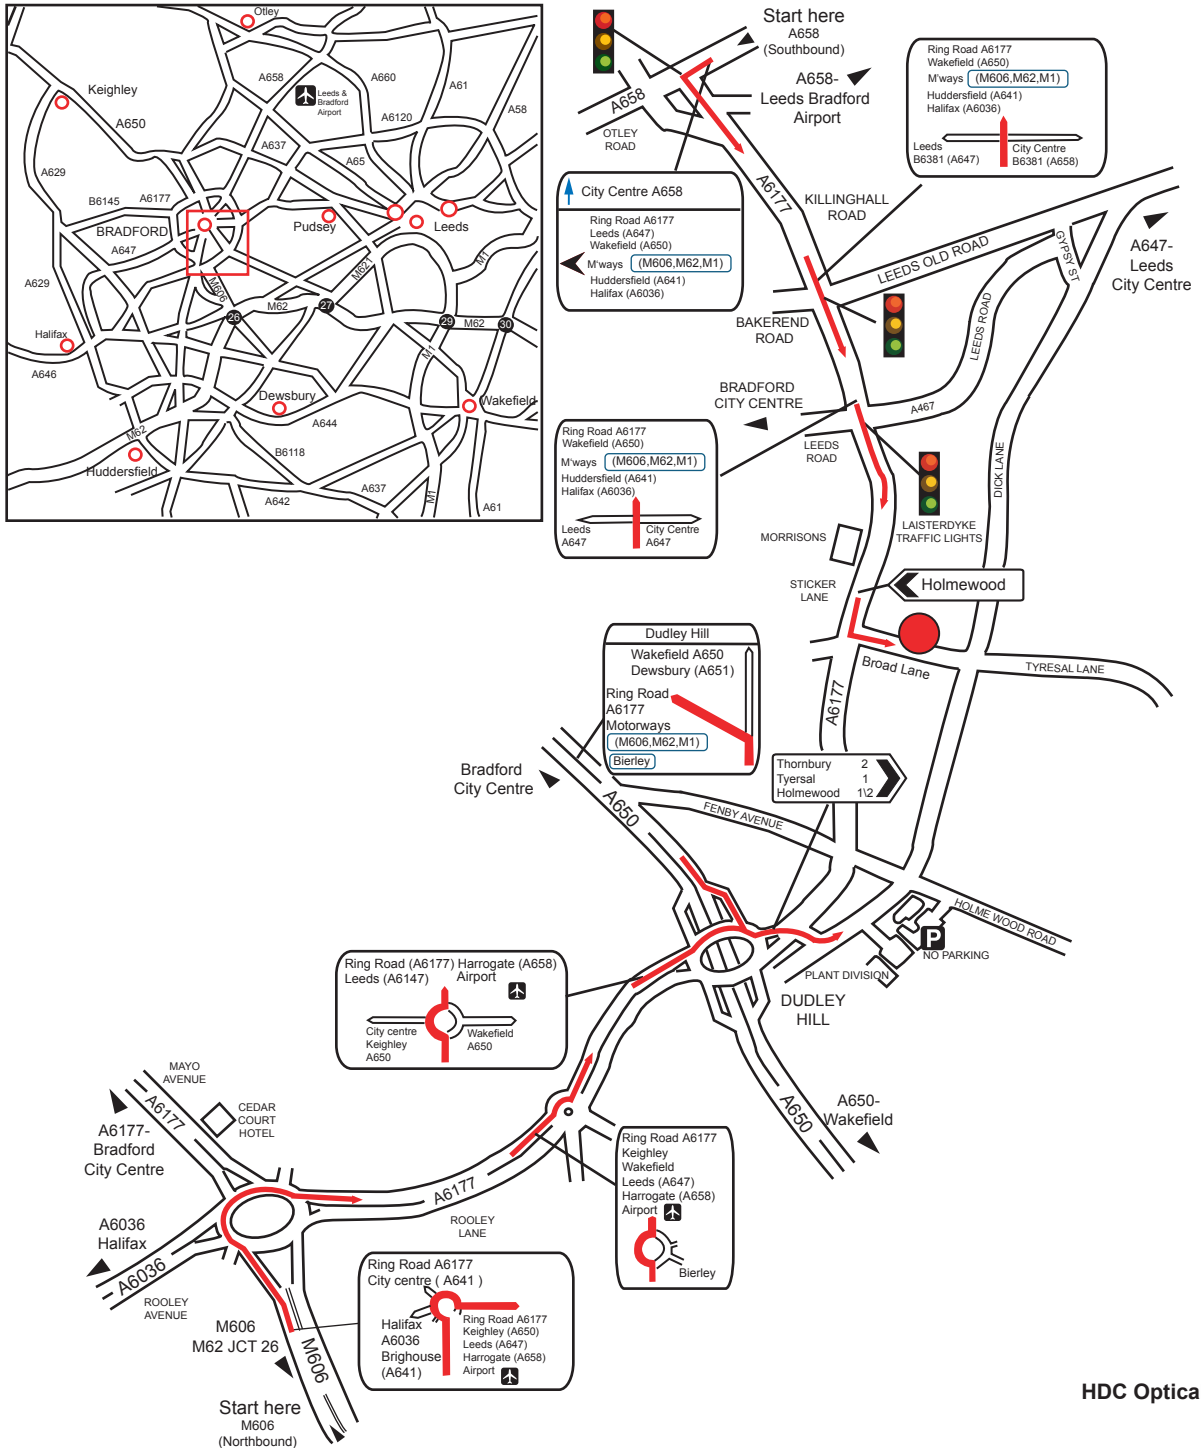

Public Transport

By Rail.
Bradford Interchange is approximately 15-20 mins drive away.
For information on train times and operators call National Rail Enquires on 08457 484950

By Air
Leeds/Bradford- Approximately 15-20 minutes drive away.
Bradford Forster Square is also 15-20 minutes drive away.